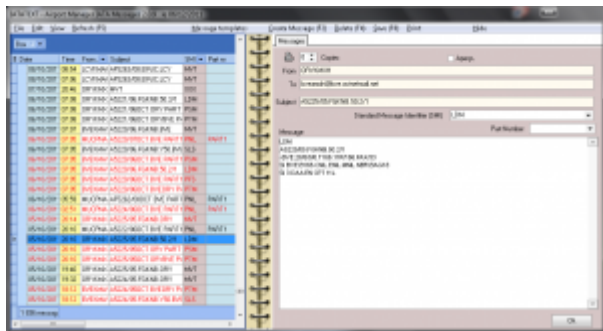

# Table of Contents

**IATAText - Aeronautical Message System** .....

*Technical description* .....

**Edge Airport France** .....

From: <https://oldwiki.embross-airport-services.com/> - **Documentation Embross (ex Edge Airport)**

Permanent link: <https://oldwiki.embross-airport-services.com/doku.php?id=en:solutions:iatatextmenu:presiatatext&rev=1504795936>

Last update: **07/09/2017 16:52**