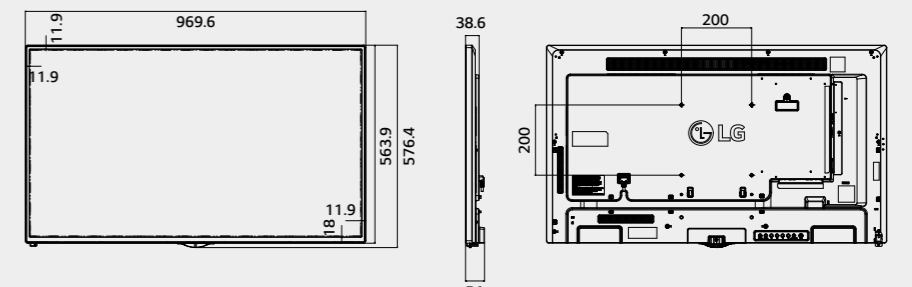

43"

969.6 x 563.9 x 54 / 10.0 kg