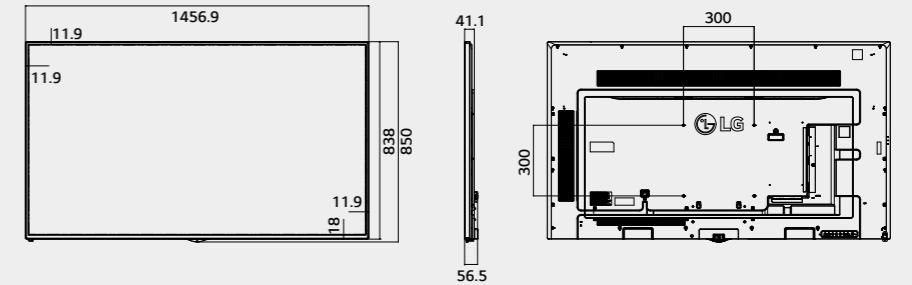

Detachable logo

The detachable logo allows for installation in the desired orientation: landscape or portrait mode.

Dimension (unit : mm)

65"

1,456.9 x 838 x 56.5 / 27.9 kg

55"

1,238 x 714.9 x 54 / 17.5 kg

49"