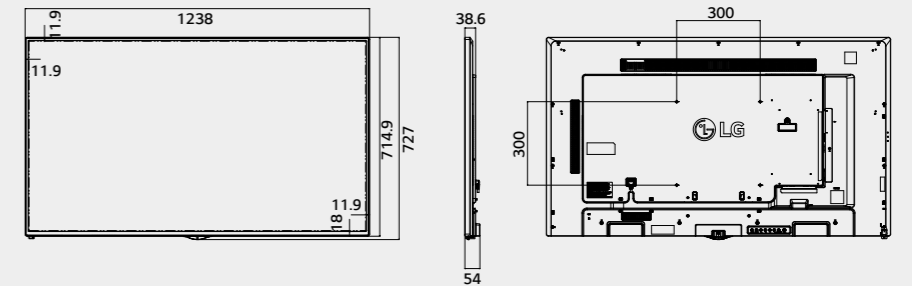

Detachable logo

The detachable logo allows for installation in the desired orientation: landscape or portrait mode.

Dimension (unit : mm)

65"

1,456.9 x 838 x 56.5 / 27.9 kg

55"

1,238 x 714.9 x 54 / 17.5 kg

49"