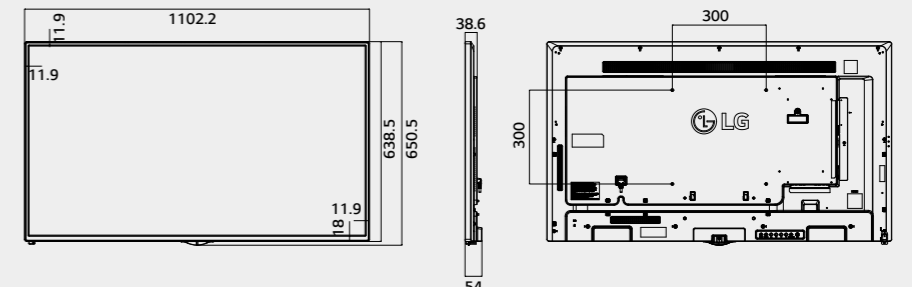

49"

1,102.2 x 638.5 x 54 / 14.3 kg