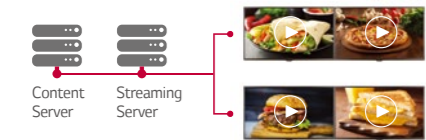

Key Features

Support Network Protocol

IP Streaming Protocol

Various types of IP video streaming protocol are supported, such as RTSP/RTP, MMS, HLS and MPEG-2 TS*.

*RTSP (Real-Time Streaming Protocol), RTP (Real-time Transport Protocol), MMS (Microsoft Media Server), HLS (http live streaming)