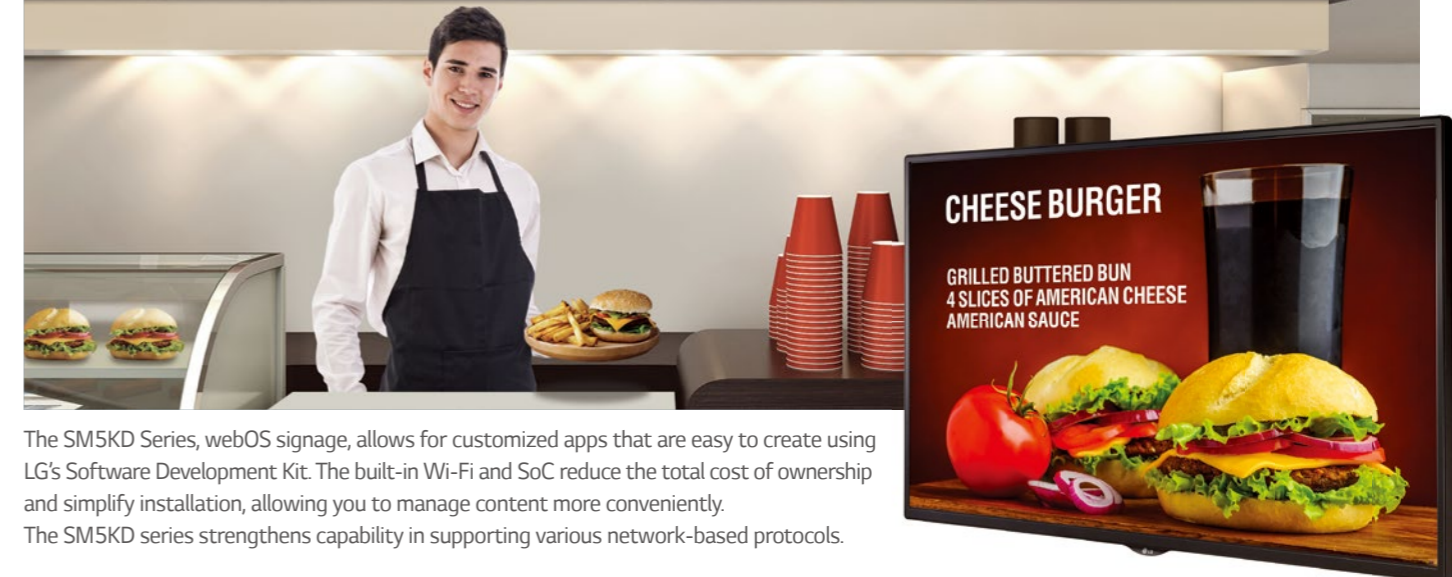

Smart Platform with a Powerful Embedded System-on-Chip Standard Performance SM5KD Series

The SM5KD Series, webOS signage, allows for customized apps that are easy to create using LG's Software Development Kit. The built-in Wi-Fi and SoC reduce the total cost of ownership and simplify installation, allowing you to manage content more conveniently. The SM5KD series strengthens capability in supporting various network-based protocols.