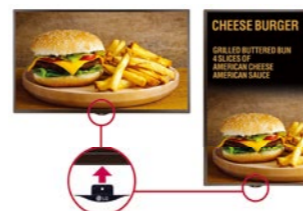

Detachable logo

The detachable logo allows for installation in the desired orientation: landscape or portrait mode.

Dimension (unit : mm)

65"

1,456.9 x 838 x 56.5 / 27.9 kg

55"

1,238 x 714.9 x 54 / 17.5 kg

49"