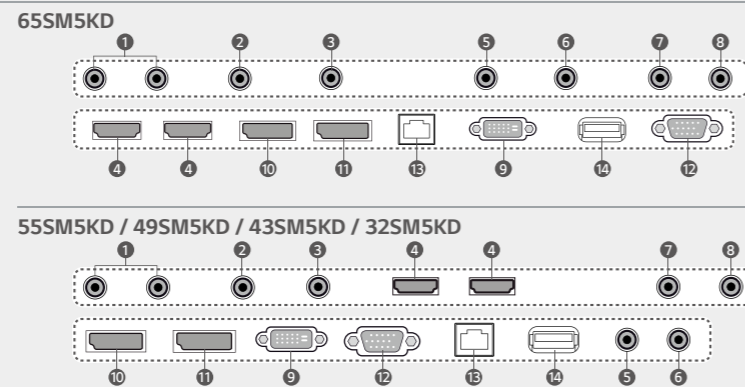

Connectivity

- 1 SPEAKER OUT
- 2 AUDIO IN
- 3 AUDIO OUT
- 4 HDMI
- 5 RS-232C IN
- 6 RS-232C OUT
- 7 PIXEL SENSOR
- 8 IR & LIGHT SENSOR
- 9 DVI-D IN
- 10 DP IN
- 11 DP OUT
- 12 RGB IN
- 13 LAN
- 14 USB 3.0

Download LG Commercial Display Mobile App

Learn more www.lg.com/b2b

YouTube youtube.com/c/LGCommercialDisplay

LG may make changes to specifications and product descriptions without notice. Copyright © 2017 LG Electronics Inc. All rights reserved. "LG Life's Good" is a registered trademark of LG Corp. The names of products and brands mentioned here may be the trademarks of their respective owners.